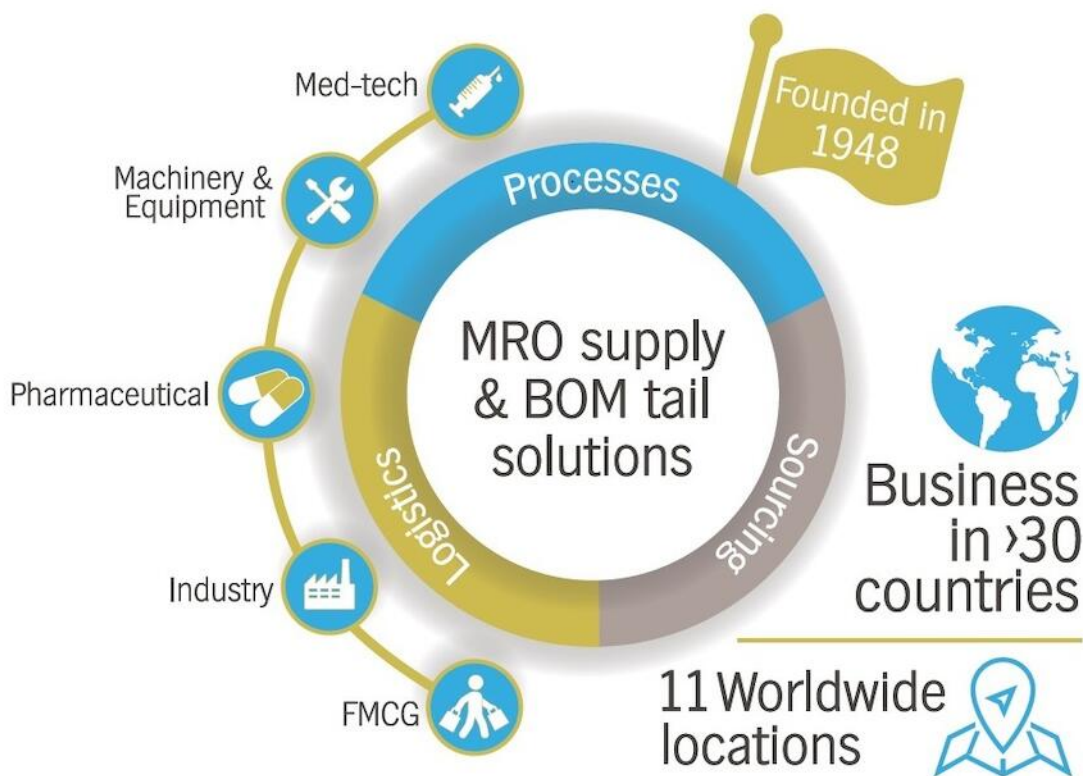

MAG45 is the reference in Integrated Supply - MRO & BOM tail

The reference in integrated supply **MAG45**

For over 70 years, MAG45 has managed the Maintenance, Repair and Operations (MRO) supply and Bill of Materials (BOM) tail spend for major corporations.

■ industrial supply solutions
a solar group company

Average business relation >10 years

>3.000 Employees (group)

Onsite support at >35 locations

\$2,1 Billion nett sales

>4 Million items in product database